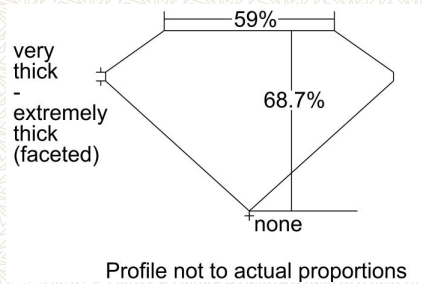

GIA NATURAL COLORED DIAMOND REPORT

March 04, 2022
 Report Type Grading Report
 GIA Report Number 5222307234
 Shape and Cutting Style Cushion Modified Brilliant
 Measurements 5.95 x 5.76 x 3.96 mm

Carat Weight 1.23 carat
 Color Grade Fancy Yellow
 Color Origin Natural
 Color Distribution Even
 Clarity Grade Flawless
 Proportions: