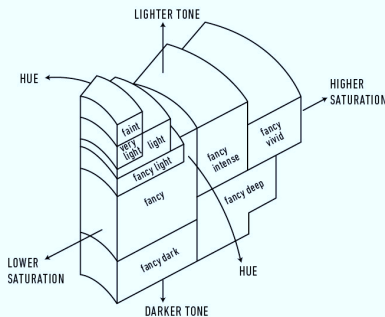

Profile not to actual proportions

Polish Excellent
Symmetry Excellent
Fluorescence Faint
Inscription(s): GIA 2221238848
Comments: Pinpoints are not shown. Surface graining is not shown.

ADDITIONAL INFORMATION

GIA COLORED
DIAMOND
SCALE

Illustration of GIA fancy color grade interrelationships

GIA
CLARITY
SCALE

	FLAWLESS
	INTERNALLY FLAWLESS
VERY VERY SLIGHTLY INCLUDED	VVS ₁
	VVS ₂
VERY SLIGHTLY INCLUDED	VS ₁
	VS ₂
SLIGHTLY INCLUDED	SI ₁
	SI ₂
INCLUDED	I ₁
	I ₂
	I ₃

CLARITY CHARACTERISTICS

KEY TO SYMBOLS*

- Needle
- Cloud

* Red symbols denote internal characteristics (inclusions). Green or black symbols denote external characteristics (blemishes). Diagram is an approximate representation of the diamond, and symbols shown indicate type, position, and approximate size of clarity characteristics. All clarity characteristics may not be shown. Details of finish are not shown.