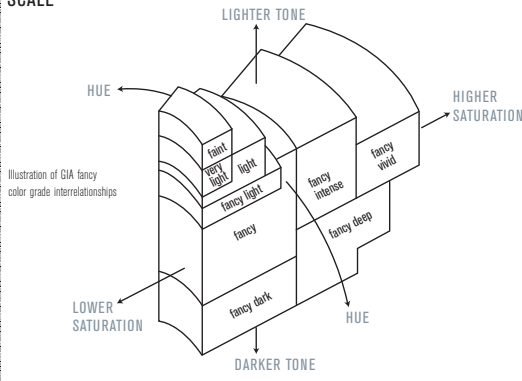

COLORED DIAMOND IDENTIFICATION AND ORIGIN REPORT

GIA REPORT 1152069235

November 08, 2012

Laser Inscription Registry ..... GIA 1152069235

Shape and Cutting Style ..... Round-Cornered Rectangular Modified Brilliant

Measurements ..... 4.37 x 4.00 x 3.28 mm

Weight ..... 0.56 carat

Color Grade

Origin ..... NATURAL

Grade ..... FANCY INTENSE

..... YELLOW

Distribution ..... EVEN

Comments:

None

GIA COLORED DIAMOND SCALE

For terms, conditions, and limitations, see www.gia.edu/terms or call 800-421-7250 or 760-603-4500.