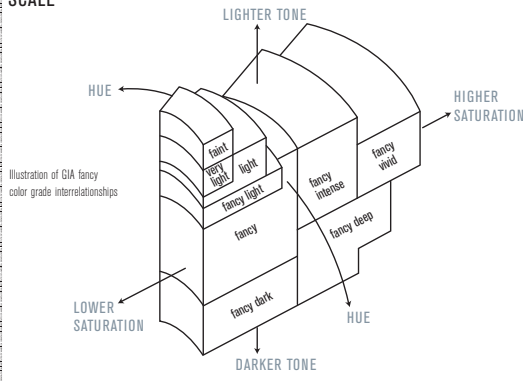

COLORED DIAMOND IDENTIFICATION AND ORIGIN REPORT

GIA REPORT 2155068015

November 08, 2012

Laser Inscription Registry ..... GIA 2155068015

Shape and Cutting Style ..... Cut-Cornered Rectangular Modified Brilliant

Measurements ..... 4.68 x 4.30 x 3.42 mm

Weight ..... 0.66 carat

Color Grade

Origin ..... NATURAL

Grade ..... FANCY INTENSE

..... YELLOW

Distribution ..... EVEN

Comments:

None

GIA COLORED DIAMOND SCALE

210518063051

For terms, conditions, and limitations, see www.gia.edu/terms or call 800-421-7250 or 760-603-4500.