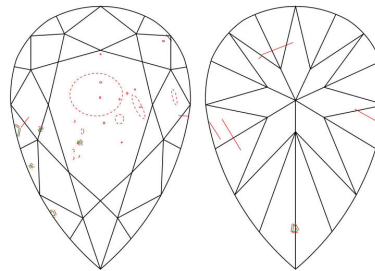

Carat Weight ..... 0.44 carat  
 Color Grade ..... Fancy Deep Grayish Yellowish Green  
 Color Origin ..... Natural  
 Color Distribution ..... Even  
 Clarity Grade ..... SI2  
 Proportions:

Profile not to actual proportions

ADDITIONAL INFORMATION

**GIA COLORED DIAMOND SCALE**

Illustration of GIA fancy color grade interrelationships

**GIA CLARITY SCALE**

FLAWLESS
INTERNALLY FLAWLESS
VVS <sub>1</sub>
VVS <sub>2</sub>
VS <sub>1</sub>
VS <sub>2</sub>
SI <sub>1</sub>
SI <sub>2</sub>
I <sub>1</sub>
I <sub>2</sub>
I <sub>3</sub>

CLARITY CHARACTERISTICS

KEY TO SYMBOLS\*

- ~ Feather
- Crystal
- ⊙ Cloud
- △ Indented Natural
- △ Extra Facet

\* Red symbols denote internal characteristics (inclusions). Green or black symbols denote external characteristics (blemishes). Diagram is an approximate representation of the diamond, and symbols shown indicate type, position, and approximate size of clarity characteristics. All clarity characteristics may not be shown. Details of finish are not shown.