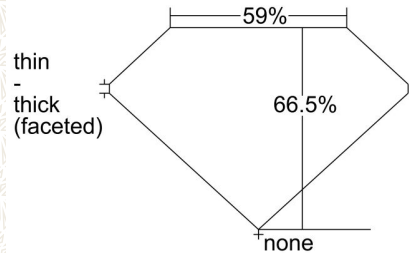

GIA COLORED DIAMOND REPORT

April 15, 2015  
 Report Type ..... Grading Report  
 GIA Report Number ..... 2171099640  
 Shape and Cutting Style ..... Pear Brilliant  
 Measurements ..... 7.05 x 3.94 x 2.62 mm

Carat Weight ..... 0.44 carat  
 Color Grade ..... Fancy Deep Grayish Yellowish Green  
 Color Origin ..... Natural  
 Color Distribution ..... Even  
 Clarity Grade ..... SI2  
 Proportions:

Profile not to actual proportions