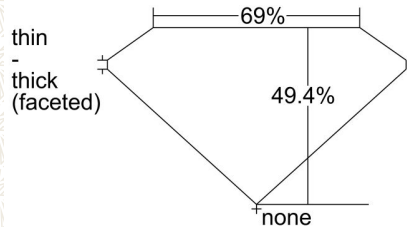

GIA NATURAL COLORED DIAMOND REPORT

May 11, 2022
 Report Type Grading Report
 GIA Report Number 2221376396
 Shape and Cutting Style Heart Brilliant
 Measurements 9.50 x 10.38 x 5.13 mm

Carat Weight 3.03 carat
 Color Grade Fancy Deep Yellow
 Color Origin Natural
 Color Distribution Even
 Clarity Grade SI2
 Proportions:

Profile not to actual proportions

Polish Very Good
 Symmetry Very Good
 Fluorescence None
 Inscription(s): GIA 2221376396

Comments: Additional clouds are not shown. Pinpoints are not shown.

ADDITIONAL INFORMATION

CLARITY CHARACTERISTICS

KEY TO SYMBOLS*

- Feather
- Cavity
- Cloud
- Natural
- Crystal
- Needle

* Red symbols denote internal characteristics (inclusions). Green or black symbols denote external characteristics (blemishes). Diagram is an approximate representation of the diamond, and symbols shown indicate type, position, and approximate size of clarity characteristics. All clarity characteristics may not be shown. Details of finish are not shown.