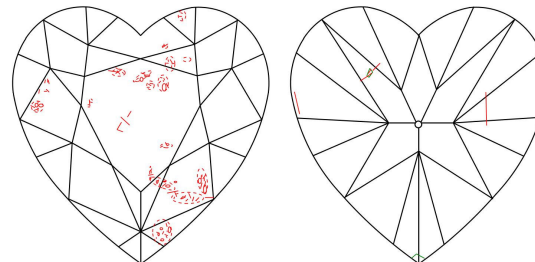

GIA NATURAL COLORED DIAMOND REPORT

May 11, 2022
 Report Type Grading Report
 GIA Report Number 2221376396
 Shape and Cutting Style Heart Brilliant
 Measurements 9.50 x 10.38 x 5.13 mm

Carat Weight 3.03 carat
 Color Grade Fancy Deep Yellow
 Color Origin Natural
 Color Distribution Even
 Clarity Grade SI2
 Proportions:

Profile not to actual proportions

Polish Very Good
 Symmetry Very Good
 Fluorescence None
 Inscription(s): GIA 2221376396

Comments: Additional clouds are not shown. Pinpoints are not shown.

ADDITIONAL INFORMATION

CLARITY CHARACTERISTICS

KEY TO SYMBOLS*

- Feather
- Cavity
- Cloud
- Natural
- Crystal
- Needle

* Red symbols denote internal characteristics (inclusions). Green or black symbols denote external characteristics (blemishes). Diagram is an approximate representation of the diamond, and symbols shown indicate type, position, and approximate size of clarity characteristics. All clarity characteristics may not be shown. Details of finish are not shown.