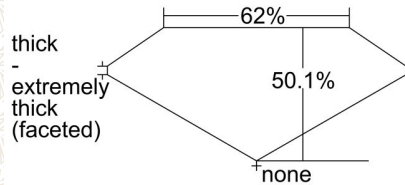

GIA COLORED DIAMOND REPORT

January 16, 2017
 Report Type Grading Report
 GIA Report Number 6187100794
 Shape and Cutting Style Heart Modified Brilliant
 Measurements 4.68 x 4.87 x 2.44 mm

Carat Weight 0.40 carat
 Color Grade Fancy Light Yellow
 Color Origin Natural
 Color Distribution Even
 Clarity Grade VS2
 Proportions:

Profile not to actual proportions

Polish Good
 Symmetry Good
 Fluorescence Faint
 Inscription(s): GIA 6187100794

ADDITIONAL INFORMATION

CLARITY CHARACTERISTICS

KEY TO SYMBOLS*

- Feather
- Needle
- Natural

* Red symbols denote internal characteristics (inclusions). Green or black symbols denote external characteristics (blemishes). Diagram is an approximate representation of the diamond, and symbols shown indicate type, position, and approximate size of clarity characteristics. All clarity characteristics may not be shown. Details of finish are not shown.