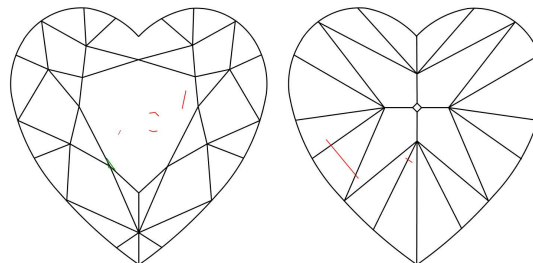

GIA COLORED DIAMOND REPORT

January 16, 2017
 Report Type Grading Report
 GIA Report Number 6187100794
 Shape and Cutting Style Heart Modified Brilliant
 Measurements 4.68 x 4.87 x 2.44 mm

Carat Weight 0.40 carat
 Color Grade Fancy Light Yellow
 Color Origin Natural
 Color Distribution Even
 Clarity Grade VS2
 Proportions:

Profile not to actual proportions

Polish Good
 Symmetry Good
 Fluorescence Faint
 Inscription(s): GIA 6187100794

ADDITIONAL INFORMATION

CLARITY CHARACTERISTICS

KEY TO SYMBOLS*

- Feather
- Needle
- Natural

* Red symbols denote internal characteristics (inclusions). Green or black symbols denote external characteristics (blemishes). Diagram is an approximate representation of the diamond, and symbols shown indicate type, position, and approximate size of clarity characteristics. All clarity characteristics may not be shown. Details of finish are not shown.