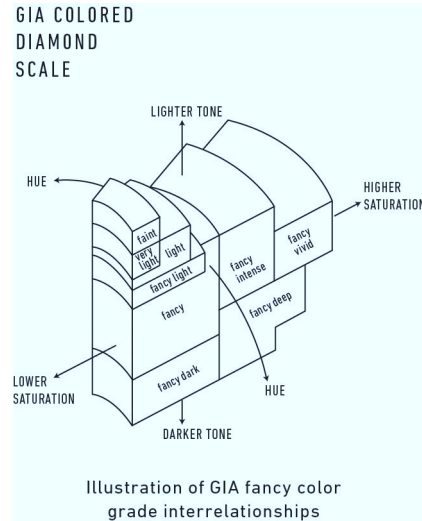

GIA COLORED DIAMOND REPORT

May 17, 2017
Report Type ..... **Identification and Origin Report**
GIA Report Number **2185434396**
Shape and Cutting Style ..... **Round Brilliant**
Measurements ..... **13.49 - 13.58 x 8.85 mm**
Carat Weight ..... **10.23 carat**
Color Grade ..... **Fancy Black**
Color Origin ..... **Natural**
Color Distribution ..... **Even**
Inscription(s): GIA 2185434396

ADDITIONAL INFORMATION

The results documented in this report refer only to the diamond described, and were obtained using the techniques and equipment used by GIA at the time of examination. This report is not a guarantee or valuation. For additional information and important limitations and disclaimers, please see www.gia.edu/terms or call +1 800 421 7250 or +1 760 603 4500. ©2014 Gemological Institute of America, Inc.

reportcheck.gia.edu