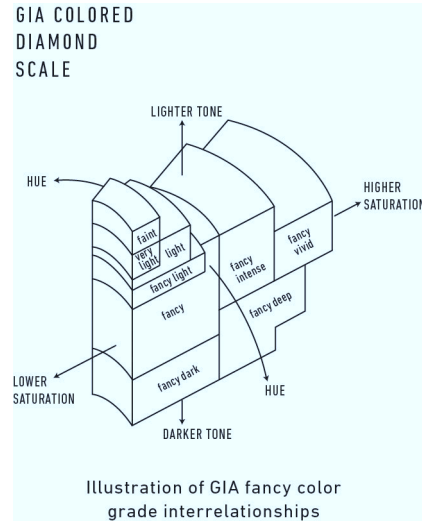

Verify this report at gia.edu

GIA COLORED DIAMOND REPORT

April 24, 2018
Report Type ..... Identification and Origin Report
GIA Report Number 6197290216
Shape and Cutting Style ..... Round Brilliant
Measurements ..... 3.43 - 3.46 x 2.20 mm
Carat Weight ..... 0.16 carat
Color Grade ..... Fancy Intense Purplish Pink
Color Origin ..... Natural
Color Distribution ..... Even
Inscription(s): GIA 6197290216

ADDITIONAL INFORMATION

The results documented in this report refer only to the diamond described, and were obtained using the techniques and equipment used by GIA at the time of examination. This report is not a guarantee or valuation. For additional information and important limitations and disclaimers, please see www.gia.edu/terms or call +1 800 421 7250 or +1 760 603 4500. ©2014 Gemological Institute of America, Inc.

reportcheck.gia.edu