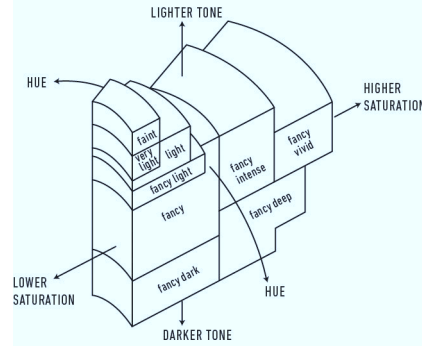

Verify this report at gia.edu

GIA COLORED DIAMOND REPORT

August 27, 2015
 Report Type Identification and Origin Report
 GIA Report Number 2155493471
 Shape and Cutting Style Cut-Cornered Square Mixed Cut
 Measurements 5.96 x 5.87 x 3.68 mm
 Carat Weight 1.15 carat
 Color Grade Fancy Blue-Gray
 Color Origin Natural
 Color Distribution Even
 Inscription(s): GIA 2155493471

ADDITIONAL INFORMATION
**GIA COLORED
 DIAMOND
 SCALE**

Illustration of GIA fancy color grade interrelationships

The results documented in this report refer only to the diamond described, and were obtained using the techniques and equipment used by GIA at the time of examination. This report is not a guarantee or valuation. For additional information and important limitations and disclaimers, please see www.gia.edu/terms or call +1 800 421 7250 or +1 760 603 4500. ©2014 Gemological Institute of America, Inc.