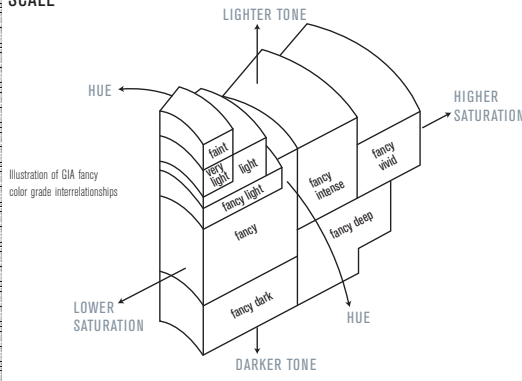

COLORED DIAMOND IDENTIFICATION AND ORIGIN REPORT

GIA REPORT 2155283586

April 02, 2013

Laser Inscription Registry ..... GIA 2155283586

Shape and Cutting Style ..... Pear Brilliant

Measurements ..... 4.69 x 3.32 x 1.96 mm

Weight ..... 0.18 carat

Color Grade

Origin ..... NATURAL

Grade ..... FANCY DEEP

..... BROWN-ORANGE

Distribution ..... EVEN

Comments:

None

GIA COLORED DIAMOND SCALE

110618783580

For terms, conditions, and limitations, see www.gia.edu/terms or call 800-421-7250 or 760-603-4500.