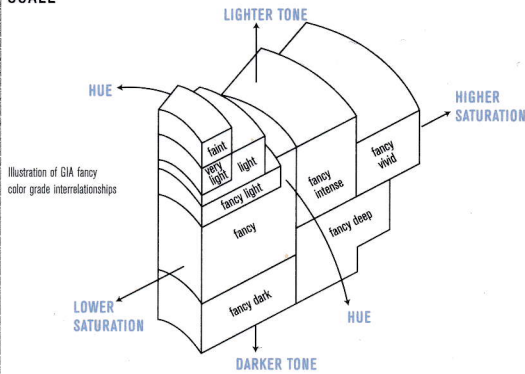

GIA
GEMOLOGICAL INSTITUTE OF AMERICA®

5355 Armada Drive | Carlsbad, CA 92008-4602
T: 760-603-4500 | F: 760-603-1814
GIA Laboratories
Bangkok Carlsbad Gaborone
Johannesburg Mumbai New York
www.gia.edu

COLORED DIAMOND IDENTIFICATION AND ORIGIN REPORT

December 12, 2013

GIA REPORT 2155790148

Shape and Cutting Style ..... **Heart Brilliant**
Measurements ..... **6.25 x 7.06 x 3.47 mm**
Weight ..... **1.01 carat**
Color Grade
Origin ..... **NATURAL**
Grade ..... **FANCY DARK**
..... **BROWN-GREENISH YELLOW**
Distribution ..... **EVEN**

Comments:
None

**GIA
COLORED
DIAMOND
SCALE**

510120558978

IMPORTANT LIMITATIONS ON BACK
©2008 GEMOLOGICAL INSTITUTE OF AMERICA, INC.