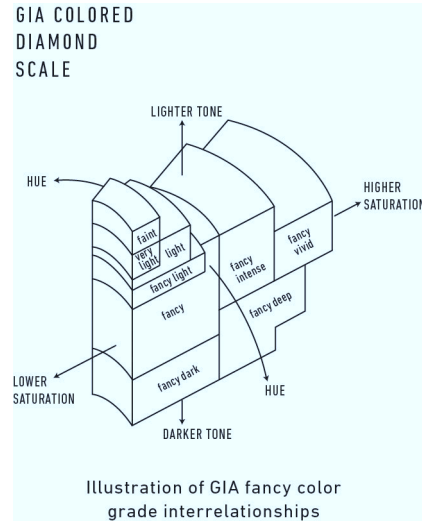

Verify this report at gia.edu

GIA COLORED DIAMOND REPORT

February 17, 2016
Report Type ..... Identification and Origin Report
GIA Report Number 1172488589
Shape and Cutting Style ..... Round Brilliant
Measurements ..... 4.06 - 4.10 x 2.55 mm
Carat Weight ..... 0.26 carat
Color Grade ..... Fancy Intense Orange-Yellow
Color Origin ..... Natural
Color Distribution ..... Even

ADDITIONAL INFORMATION

The results documented in this report refer only to the diamond described, and were obtained using the techniques and equipment used by GIA at the time of examination. This report is not a guarantee or valuation. For additional information and important limitations and disclaimers, please see www.gia.edu/terms or call +1 800 421 7250 or +1 760 603 4500. ©2014 Gemological Institute of America, Inc.

reportcheck.gia.edu