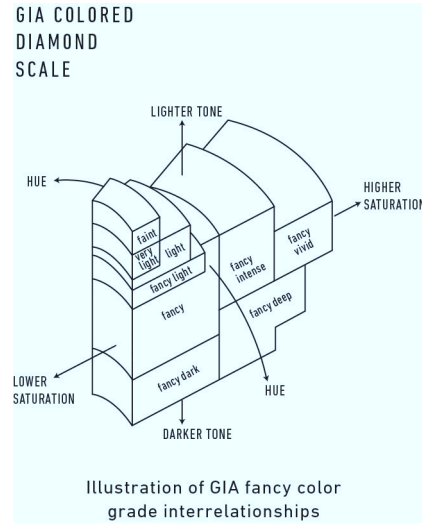

Verify this report at gia.edu

GIA COLORED DIAMOND REPORT

February 17, 2016
Report Type ..... Identification and Origin Report
GIA Report Number 2175488539
Shape and Cutting Style ..... Round Brilliant
Measurements ..... 4.18 - 4.22 x 2.52 mm
Carat Weight ..... 0.27 carat
Color Grade ..... Fancy Intense Orange-Yellow
Color Origin ..... Natural
Color Distribution ..... Even

ADDITIONAL INFORMATION

The results documented in this report refer only to the diamond described, and were obtained using the techniques and equipment used by GIA at the time of examination. This report is not a guarantee or valuation. For additional information and important limitations and disclaimers, please see www.gia.edu/terms or call +1 800 421 7250 or +1 760 603 4500. ©2014 Gemological Institute of America, Inc.

reportcheck.gia.edu