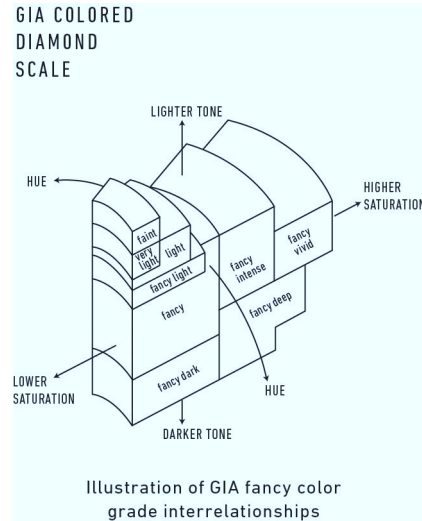

Verify this report at gia.edu

GIA COLORED DIAMOND REPORT

February 17, 2016
Report Type ..... Identification and Origin Report
GIA Report Number 2175488596
Shape and Cutting Style ..... Round Brilliant
Measurements ..... 4.00 - 4.03 x 2.51 mm
Carat Weight ..... 0.26 carat
Color Grade ..... Fancy Vivid Yellow-Orange
Color Origin ..... Natural
Color Distribution ..... Even

ADDITIONAL INFORMATION

The results documented in this report refer only to the diamond described, and were obtained using the techniques and equipment used by GIA at the time of examination. This report is not a guarantee or valuation. For additional information and important limitations and disclaimers, please see www.gia.edu/terms or call +1 800 421 7250 or +1 760 603 4500. ©2014 Gemological Institute of America, Inc.

reportcheck.gia.edu