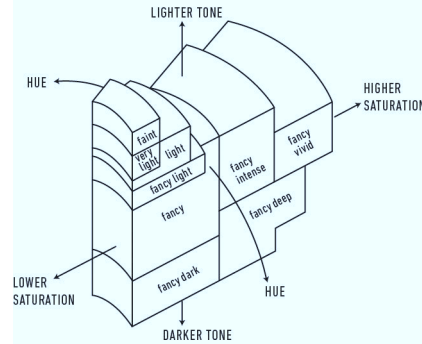

GIA COLORED DIAMOND REPORT

January 16, 2015
 Report Type Identification and Origin Report
 GIA Report Number 1162853634
 Shape and Cutting Style Pear Brilliant
 Measurements 4.43 x 2.78 x 1.59 mm
 Carat Weight 0.11 carat
 Color Grade Fancy Pink-Purple
 Color Origin Natural
 Color Distribution Even
 Inscription(s): GIA 1162853634

ADDITIONAL INFORMATION

**GIA COLORED
DIAMOND
SCALE**

Illustration of GIA fancy color grade interrelationships

reportcheck.gia.edu

The results documented in this report refer only to the diamond described, and were obtained using the techniques and equipment used by GIA at the time of examination. This report is not a guarantee or valuation. For additional information and important limitations and disclaimers, please see www.gia.edu/terms or call +1 800 421 7250 or +1 760 603 4500. ©2014 Gemological Institute of America, Inc.