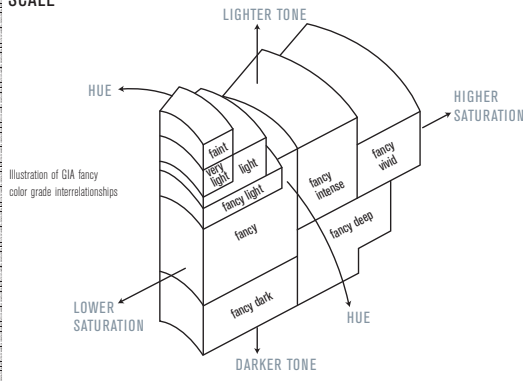

COLORED DIAMOND IDENTIFICATION AND ORIGIN REPORT

GIA REPORT 5151401839

May 04, 2013

Laser Inscription Registry ..... GIA 5151401839

Shape and Cutting Style ..... Round-Cornered Rectangular Modified Brilliant

Measurements ..... 5.21 x 4.00 x 3.12 mm

Weight ..... 0.56 carat

Color Grade

Origin ..... NATURAL

Grade ..... FANCY

..... BROWNISH PURPLISH PINK

Distribution ..... EVEN

Comments:

None

GIA COLORED DIAMOND SCALE

110218985017