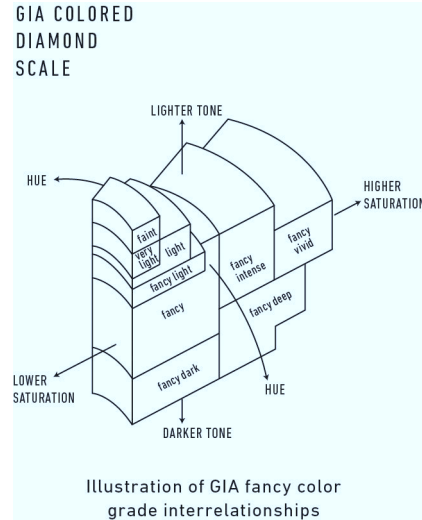

GIA COLORED DIAMOND REPORT

April 23, 2018
Report Type ..... Identification and Origin Report
GIA Report Number 7218077835
Shape and Cutting Style ..... Cushion Modified Brilliant
Measurements ..... 6.19 x 5.23 x 3.61 mm
Carat Weight ..... 1.01 carat
Color Grade ..... Fancy Brownish Greenish Yellow
Color Origin ..... Natural
Color Distribution ..... Even
Inscription(s): GIA 7218077835

ADDITIONAL INFORMATION

The results documented in this report refer only to the diamond described, and were obtained using the techniques and equipment used by GIA at the time of examination. This report is not a guarantee or valuation. For additional information and important limitations and disclaimers, please see www.gia.edu/terms or call +1 800 421 7250 or +1 760 603 4500. ©2014 Gemological Institute of America, Inc.

reportcheck.gia.edu