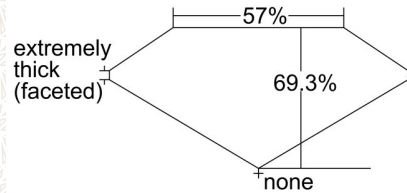

GIA COLORED DIAMOND REPORT

March 31, 2017  
 Report Type ..... Grading Report  
 GIA Report Number ..... 7251157976  
 Shape and Cutting Style ..... Cushion Modified Brilliant  
 Measurements ..... 5.83 x 5.23 x 3.63 mm

Carat Weight ..... 1.03 carat  
 Color Grade ..... Fancy Gray  
 Color Origin ..... Natural  
 Color Distribution ..... Even  
 Clarity Grade ..... SI2  
 Proportions:

Profile not to actual proportions

Polish ..... Good  
 Symmetry ..... Good  
 Fluorescence ..... Medium Blue  
 Inscription(s): GIA 7251157976

Comments: Additional clouds are not shown. Pinpoints are not shown.

ADDITIONAL INFORMATION

**GIA COLORED DIAMOND SCALE**

**GIA CLARITY SCALE**

|                     |
|---------------------|
| FLAWLESS            |
| INTERNALLY FLAWLESS |
| VVS <sub>1</sub>    |
| VVS <sub>2</sub>    |
| VS <sub>1</sub>     |
| VS <sub>2</sub>     |
| SI <sub>1</sub>     |
| SI <sub>2</sub>     |
| I <sub>1</sub>      |
| I <sub>2</sub>      |
| I <sub>3</sub>      |