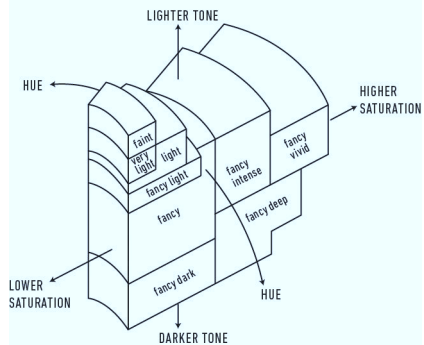

GIA REPORT
2155329404

Verify this report at gia.edu

FACSIMILE

GIA COLORED DIAMOND REPORT

April 6, 2017
Report Type .....Identification and Origin Report
GIA Report Number 2155329404
Shape and Cutting Style ..... Cut-Cornered Rectangular
Mixed Cut
Measurements ..... 6.74 x 5.08 x 3.30 mm
Carat Weight ..... 1.00 carat
Color Grade ..... Fancy Deep Pink
Color Origin ..... Natural
Color Distribution ..... Even

ADDITIONAL INFORMATION

GIA COLORED
DIAMOND
SCALE

Illustration of GIA fancy color grade interrelationships

The results documented in this report refer only to the diamond described, and were obtained using the techniques and equipment used by GIA at the time of examination. This report is not a guarantee or valuation. For additional information and important limitations and disclaimers, please see www.gia.edu/terms or call +1 800 421 7250 or +1 760 603 4500.
©2014 Gemological Institute of America, Inc.

reportcheck.gia.edu