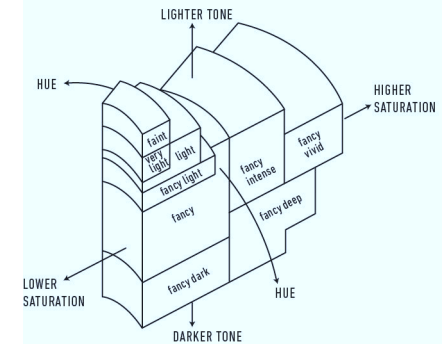

Profile not to actual proportions

Polish ..... Very Good  
 Symmetry ..... Excellent  
 Fluorescence ..... Very Strong Blue

**Comments:** Additional twinning wisps, pinpoints, a patch of color and surface graining are not shown.

ADDITIONAL INFORMATION

CLARITY CHARACTERISTICS

KEY TO SYMBOLS\*

- Crystal
- ~ Feather
- ~ Twinning Wisp
- \ Needle
- ◡ Indented Natural

\* Red symbols denote internal characteristics (inclusions). Green or black symbols denote external characteristics (blemishes). Diagram is an approximate representation of the diamond, and symbols shown indicate type, position, and approximate size of clarity characteristics. All clarity characteristics may not be shown. Details of finish are not shown.

GIA COLORED DIAMOND SCALE

Illustration of GIA fancy color grade interrelationships

GIA CLARITY SCALE

VERY VERY SLIGHTLY INCLUDED	FLAWLESS
	INTERNALLY FLAWLESS
VERY SLIGHTLY INCLUDED	VVS <sub>1</sub>
	VVS <sub>2</sub>
SLIGHTLY INCLUDED	VS <sub>1</sub>
	VS <sub>2</sub>
INCLUDED	SI <sub>1</sub>
	SI <sub>2</sub>
	I <sub>1</sub>
	I <sub>2</sub>
	I <sub>3</sub>