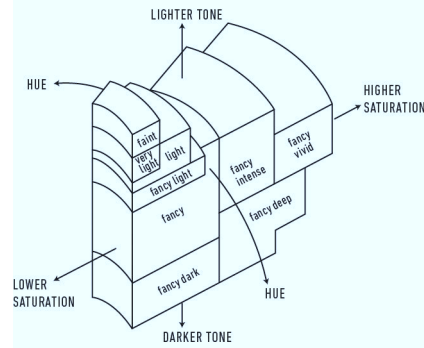

Verify this report at gia.edu

GIA COLORED DIAMOND REPORT

February 12, 2015
Report Type Identification and Origin Report
GIA Report Number 2155806883
Shape and Cutting Style Cut-Cornered Rectangular
Modified Brilliant
Measurements 11.27 x 8.76 x 6.42 mm
Carat Weight 6.01 carat
Color Grade Fancy Intense Purple-Pink
Color Origin Natural
Color Distribution Even

ADDITIONAL INFORMATION

GIA COLORED DIAMOND SCALE

Illustration of GIA fancy color
grade interrelationships

The results documented in this report refer only to the diamond described, and were obtained using the techniques and equipment used by GIA at the time of examination. This report is not a guarantee or valuation. For additional information and important limitations and disclaimers, please see www.gia.edu/terms or call +1 800 421 7250 or +1 760 603 4500. ©2014 Gemological Institute of America, Inc.