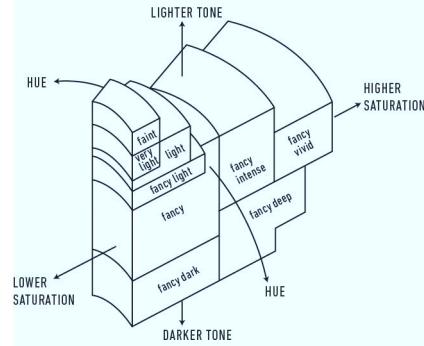

Measurements 4.83 x 3.80 x 2.52 mm

Carat Weight 0.38 carat

Color Grade Fancy Orange-Brown

Color Origin Natural

Color Distribution Even

Inscription(s): GIA 2195410401

ADDITIONAL INFORMATION**GIA COLORED
DIAMOND
SCALE**Illustration of GIA fancy color
grade interrelationships