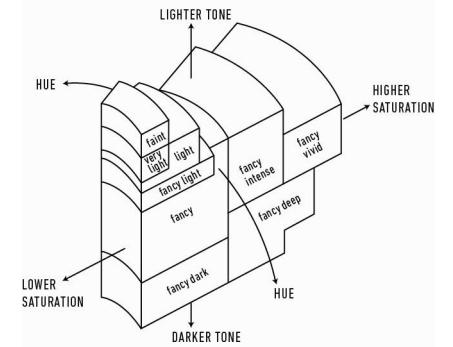

ADDITIONAL INFORMATION

GIA COLORED
DIAMOND
SCALE

Illustration of GIA fancy color grade interrelationships

The results documented in this report refer only to the diamond described, and were obtained using the techniques and equipment used by GIA at the time of examination. This report is not a guarantee or valuation. For additional information and important limitations and disclaimers, please see www.gia.edu/terms or call +1 800 421 7250 or +1 760 603 4500. ©2014 Gemological Institute of America, Inc.